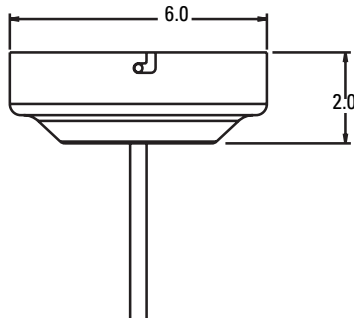

4" PDP
Elevations™
Performance Downlight Pendant

DECORATIVE ELEMENTS

NR-No Ring

S-Soft Ring

C-Stacked Ring

G-Gear

MOUNTING CONFIGURATIONS

Cord (120" provided)

PDPA

Mounting canopy attaches directly to J-Box
RC120

Cord (72" or 120" provided)

PDPH/PDPF

Mounting canopy/extrusion attaches directly to J-Box
RC72/RC120

GRS

Recessed mounting frame option
RC72/RC120

PDPA