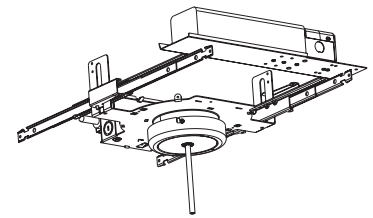

4" PDP
Elevations™
Performance Downlight Pendant

DECORATIVE ELEMENTS

NR-No Ring

S-Soft Ring

C-Stacked Ring

G-Gear

MOUNTING CONFIGURATIONS

Cord (120" provided)

PDPA

Mounting canopy attaches directly to J-Box
RC120

Cord (72" or 120" provided)

PDPH/PDPF

Mounting canopy/extrusion attaches directly to J-Box
RC72/RC120

GRS

Recessed mounting frame option
RC72/RC120

PDPA

Mounting canopy attaches directly to J-Box
SM

PDPH/PDPF

Mounting canopy attaches directly to J-Box
SM

Wall Mount

WM