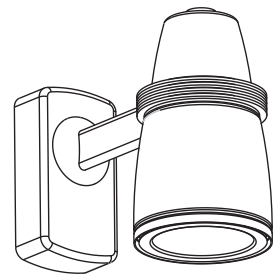

4" PDP
Elevations™
Performance Downlight Pendant

DECORATIVE ELEMENTS

NR-No Ring

S-Soft Ring

C-Stacked Ring

G-Gear

MOUNTING CONFIGURATIONS

Cord (120" provided)

PDPA

Mounting canopy attaches directly to J-Box
RC120

Cord (72" or 120" provided)

PDPH/PDPF

Mounting canopy/extrusion attaches directly to J-Box
RC72/RC120

GRS

Recessed mounting frame option
RC72/RC120

PDPA

Mounting canopy attaches directly to J-Box
SM

PDPH/PDPF

Mounting canopy attaches directly to J-Box
SM

Wall Mount

WM