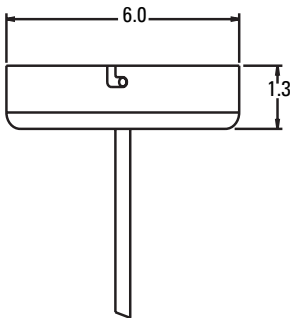

4" PDP
Elevations™
Performance Downlight Pendant

DECORATIVE ELEMENTS

NR-No Ring

S-Soft Ring

C-Stacked Ring

G-Gear

MOUNTING CONFIGURATIONS

Cord (120" provided)

PDPA

Mounting canopy attaches directly to J-Box
RC120

Cord (72" or 120" provided)

PDPH/PDPF

Mounting canopy/extrusion attaches directly to J-Box
RC72/RC120

GRS

Recessed mounting frame option
RC72/RC120

PDPA